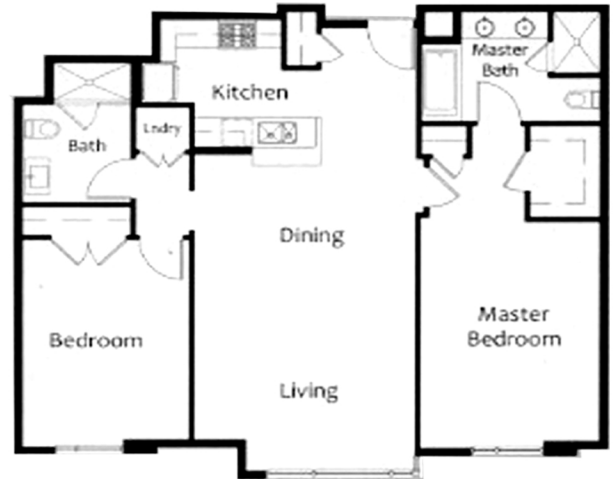

APARTMENT FOR RENT HAYES VALLEY

233 Franklin St. Apt.307

1100 Sq Ft
2 Bedrooms
2 Bathrooms
In-unit Laundry
1 Parking space included

Light-filled open floor plan
Communal Elevator for convenience
Intercom Entry System & Security Cameras
Walking score of 97
Close to SFMTA Muni, Bart and Freeways

LIVING ROOM

KITCHEN

OTHER FEATURES:

In-unit laundry
Easy access key pad entry

MASTER BEDROOM, WALK-IN CLOSET

BEDROOM #2, SPACIOUS CLOSET

**MASTER BATH:
SOAKING TUB, SEPERATE SHOWER, DOUBLE SINK**

BATHROOM #2; SHOWER, SINGLE SINK